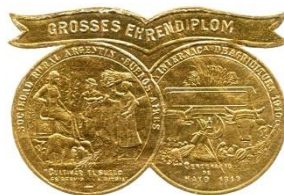

BUENOS AIRES - Centenary of Independence of the Republic of Argentina.

Type 12

Gold
Silver
Bronze
5 awards seen