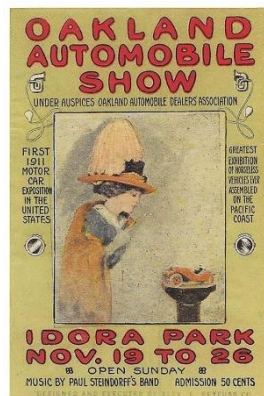

OAKLAND (USA)

Automobile Show
19th to 26th
November

Multicoloured