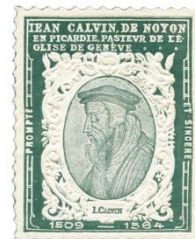

Violet

Die cut

Rating: **RR**

**GENEVA - 400<sup>th</sup> Anniversary of the Birth of John Calvin.**

Type 1

Violet  
Blue  
Green  
Brown on  
white  
rose  
yellow  
buff  
(100% size)

Perforated and  
embossed