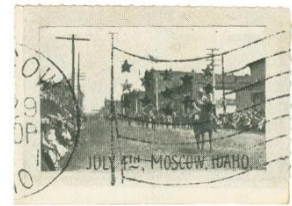

**LONDON**  
International  
Swedenborg  
Congress  
4<sup>th</sup> to 8<sup>th</sup> July

Green and black

Perforated

Rating: **R**

**MOSCOW (USA)**  
Fourth of July  
4<sup>th</sup> July

Black

Rouletted

Rating: **RR**