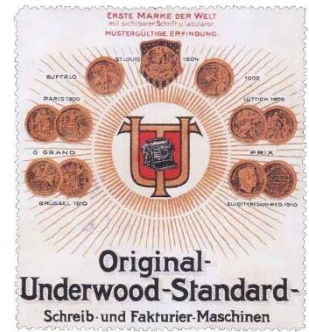

Multicoloured  
(size unknown)

Perforated

Rating: R

Type 61

Multicoloured  
(50% size)

Perforated

Rating: U

Type 62