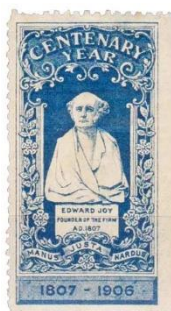

Rating: **S**

**GREAT BRITAIN**

Edward Joy Centenary Year

Blue  
Red

Perforated

Rating: **U**

**MARSEILLE** – Colonial Exhibition

Type 4