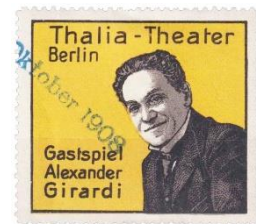

Red

Serrated

Rating: **RR**

**BERLIN**  
Alexander Girardi  
Performance at the  
Thalia Theater  
October

Black and  
yellow  
(size unknown)

Perforated

Rating: **RR**

**SYRACUSE (USA)**  
Ka Noo No Karnival  
and State Fair  
9<sup>th</sup> to 14<sup>th</sup> September